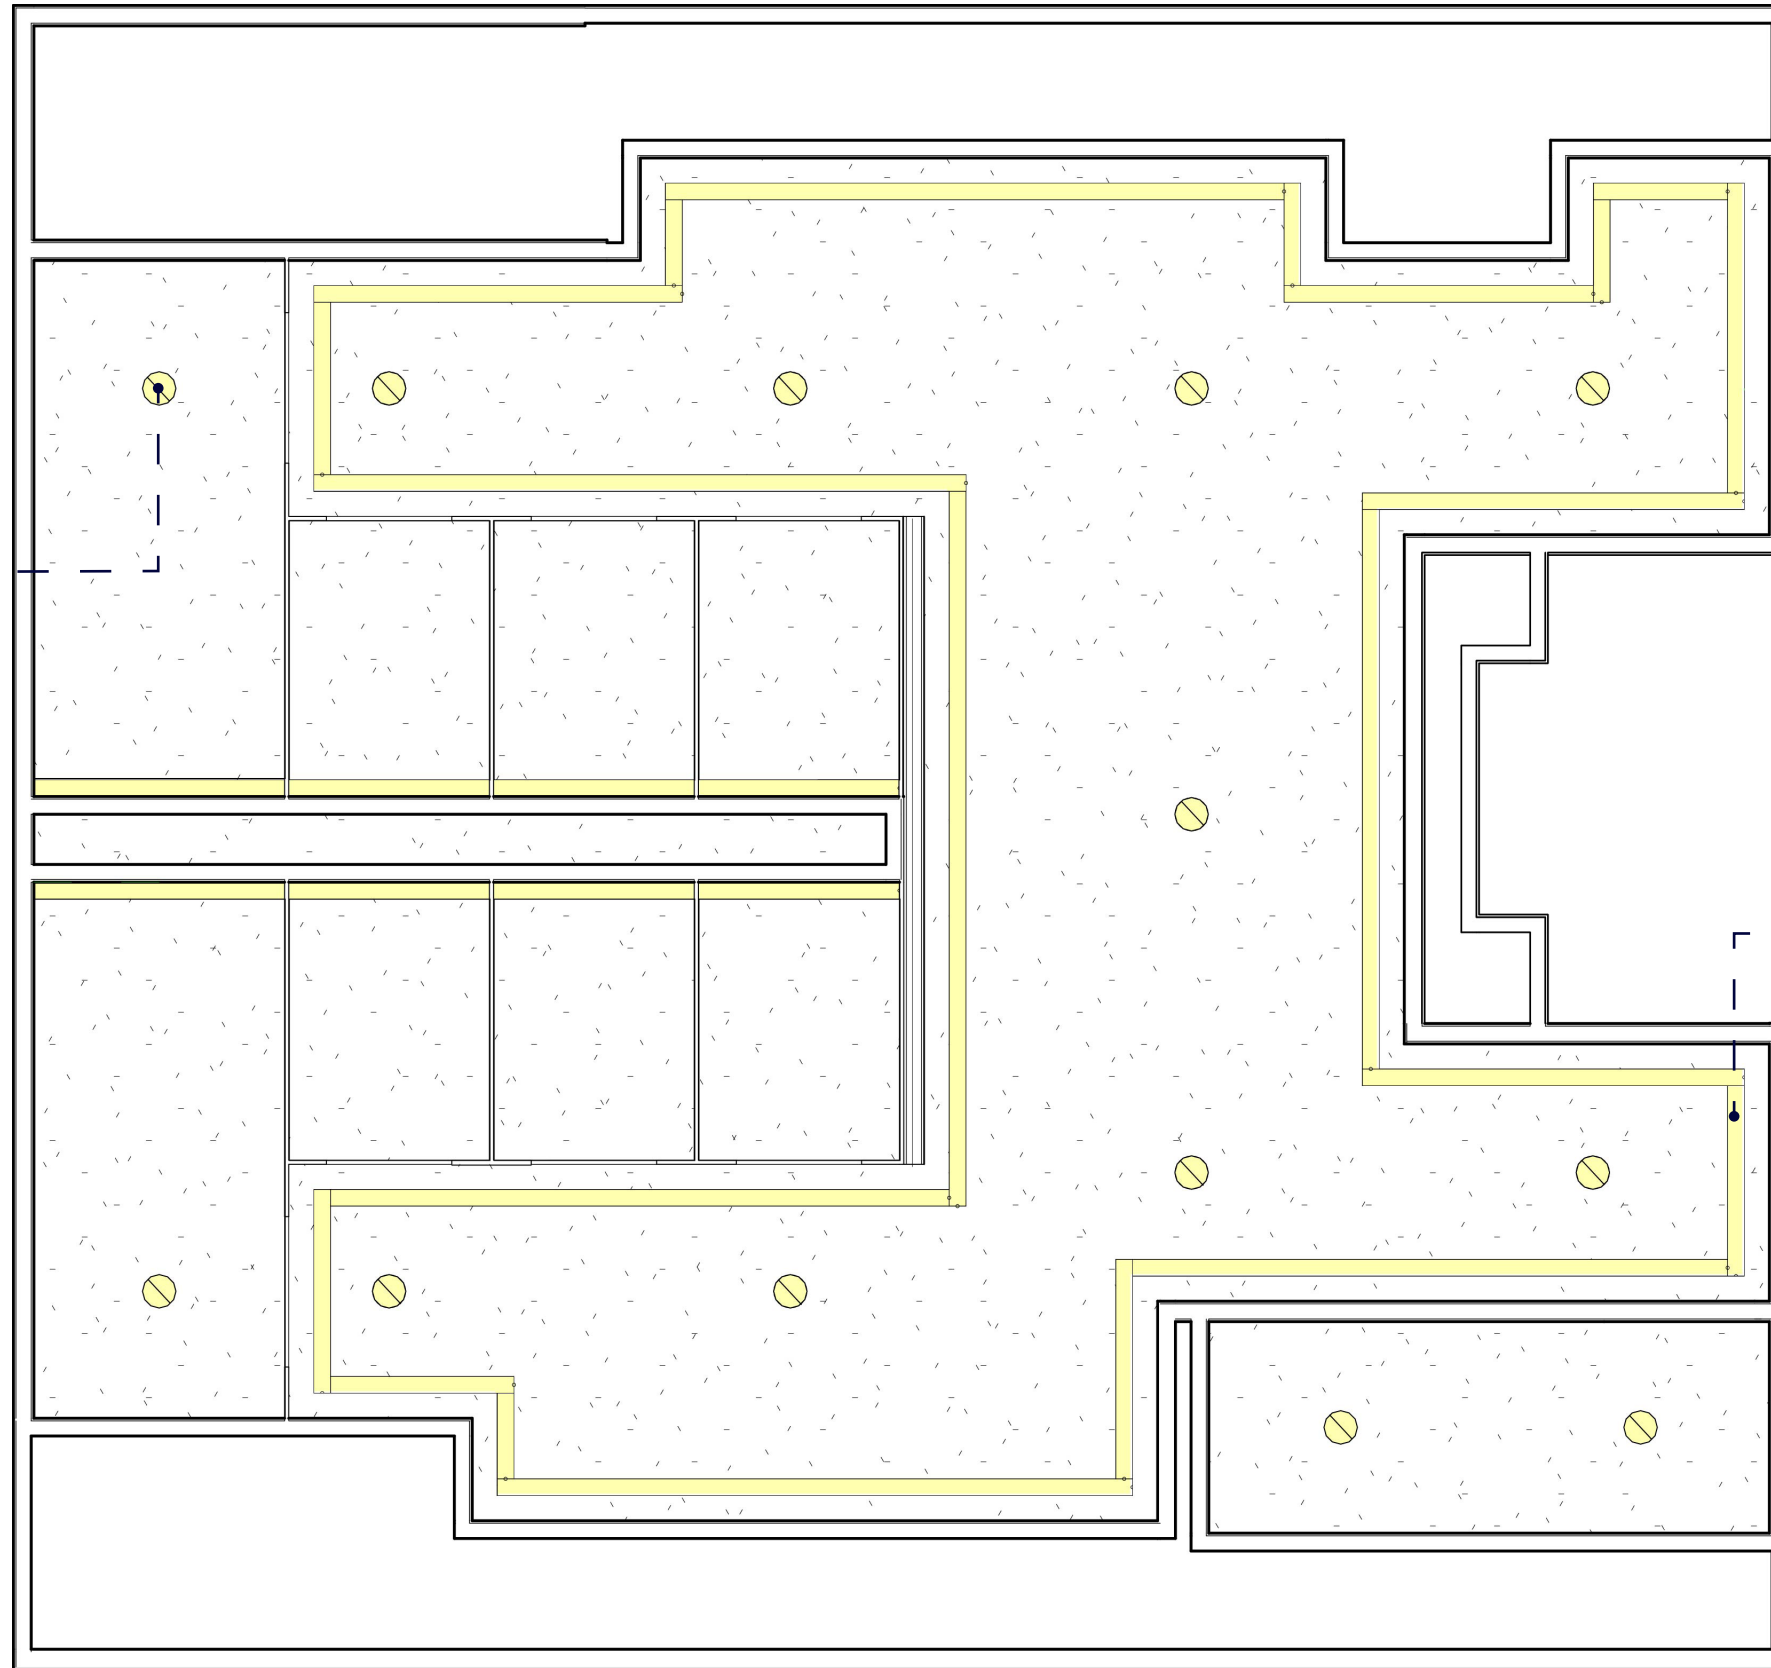

- 8 WATER CLOSETS
- 6 STANDARD WATER CLOSETS
- 2 ADA WATER CLOSETS
- 8 LAVATORIES
- 5 VANITY MIRRORS
- 8 LOCKERS

HOUSE RECESSED CAN LIGHTS

LED STRIP LIGHT

1 BOBRICK STRAIGHT GRAB BARS FOR ADA

2 BOBRICK SURFACE MOUNTED SEAT- COVER DISPENSER

3 BOBRICK RECESSED TOILET TISSUE DISPENSER

1 LED BACKLIT MIRRORS FOR EVEN LIGHTING

2 DYSON AIR WASH+DRY SINKS FOR CONVENIENCE AND INNOVATION

3 PAPER TOWEL DISPENSER + TRASH RECEPTACLE FOR CONVENIENCE