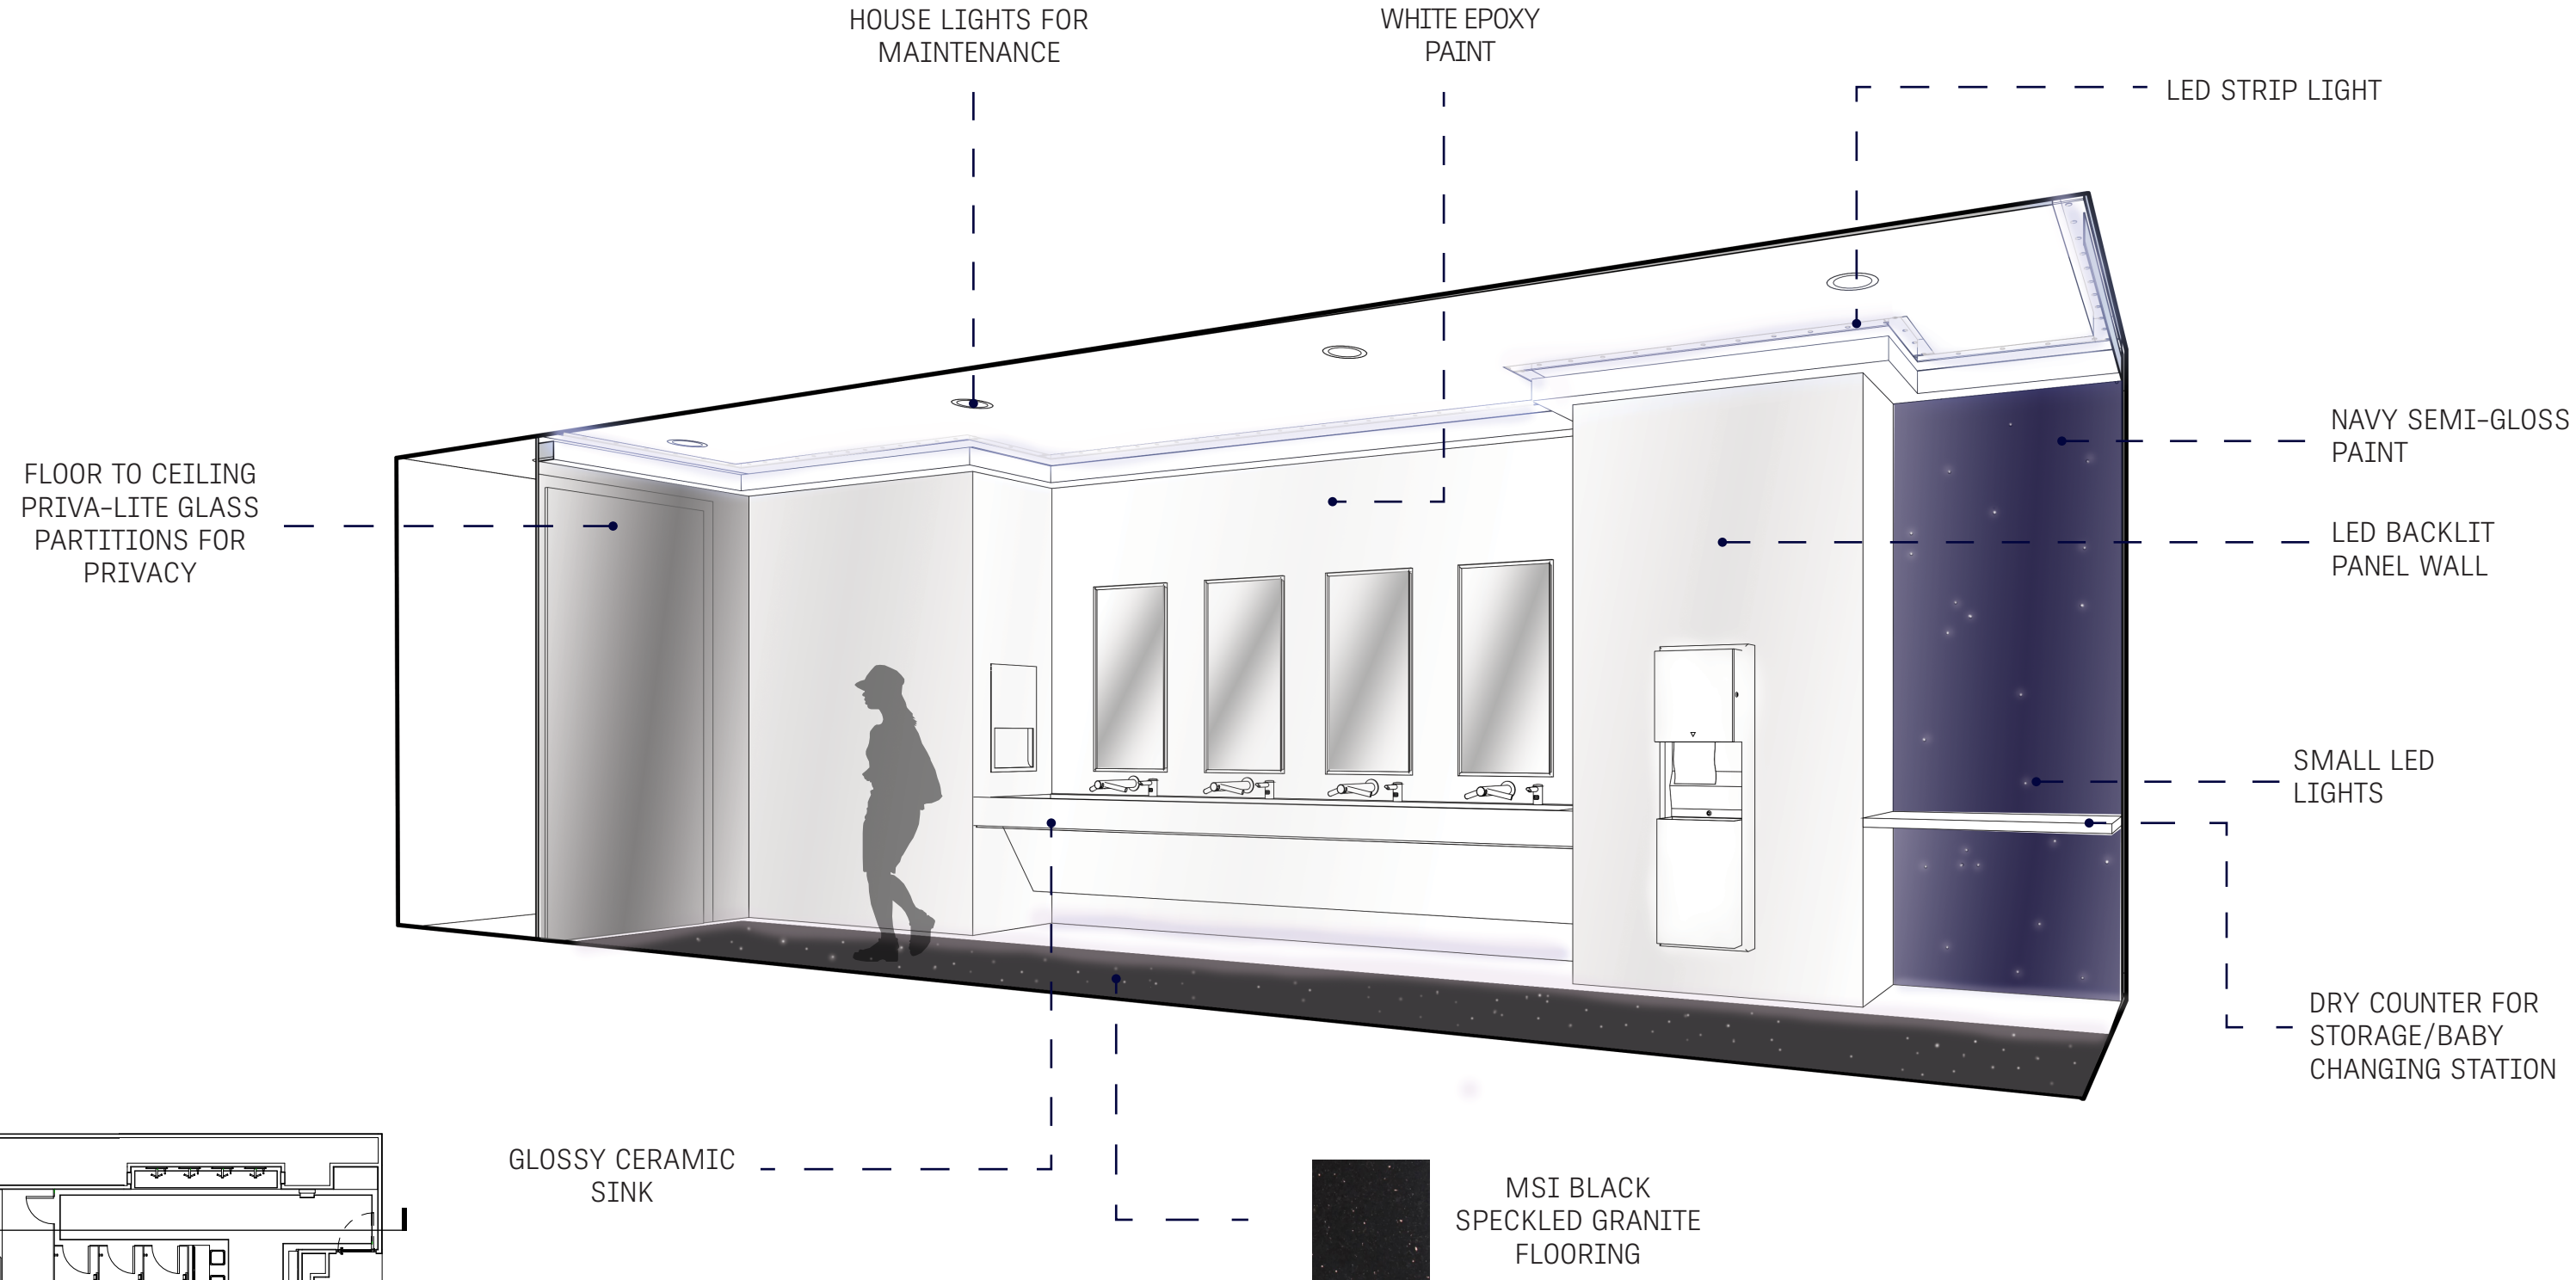

- 8 WATER CLOSETS
- 6 STANDARD WATER CLOSETS
- 2 ADA WATER CLOSETS
- 8 LAVATORIES
- 5 VANITY MIRRORS
- 8 LOCKERS

HOUSE RECESSED CAN LIGHTS

LED STRIP LIGHT

1 BOBRICK STRAIGHT GRAB BARS FOR ADA

2 BOBRICK SURFACE MOUNTED SEAT- COVER DISPENSER

3 BOBRICK RECESSED TOILET TISSUE DISPENSER

1 LED BACKLIT MIRRORS FOR EVEN LIGHTING

2 DYSON AIR WASH+DRY SINKS FOR CONVENIENCE AND INNOVATION

3 PAPER TOWEL DISPENSER + TRASH RECEPTACLE FOR CONVENIENCE