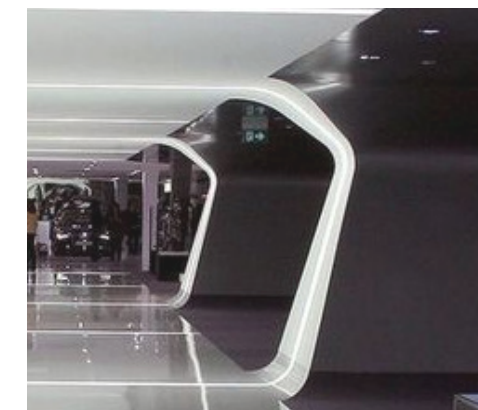

- 8 WATER CLOSETS
- 6 STANDARD WATER CLOSETS
- 2 ADA WATER CLOSETS
- 8 LAVATORIES
- 5 VANITY MIRRORS
- 8 LOCKERS

HOUSE RECESSED CAN LIGHTS

LED STRIP LIGHT

1 BOBRICK STRAIGHT GRAB BARS FOR ADA

2 BOBRICK SURFACE MOUNTED SEAT- COVER DISPENSER

3 BOBRICK RECESSED TOILET TISSUE DISPENSER

1 LED BACKLIT MIRRORS FOR EVEN LIGHTING

2 DYSON AIR WASH+DRY SINKS FOR CONVENIENCE AND INNOVATION

3 PAPER TOWEL DISPENSER + TRASH RECEPTACLE FOR CONVENIENCE