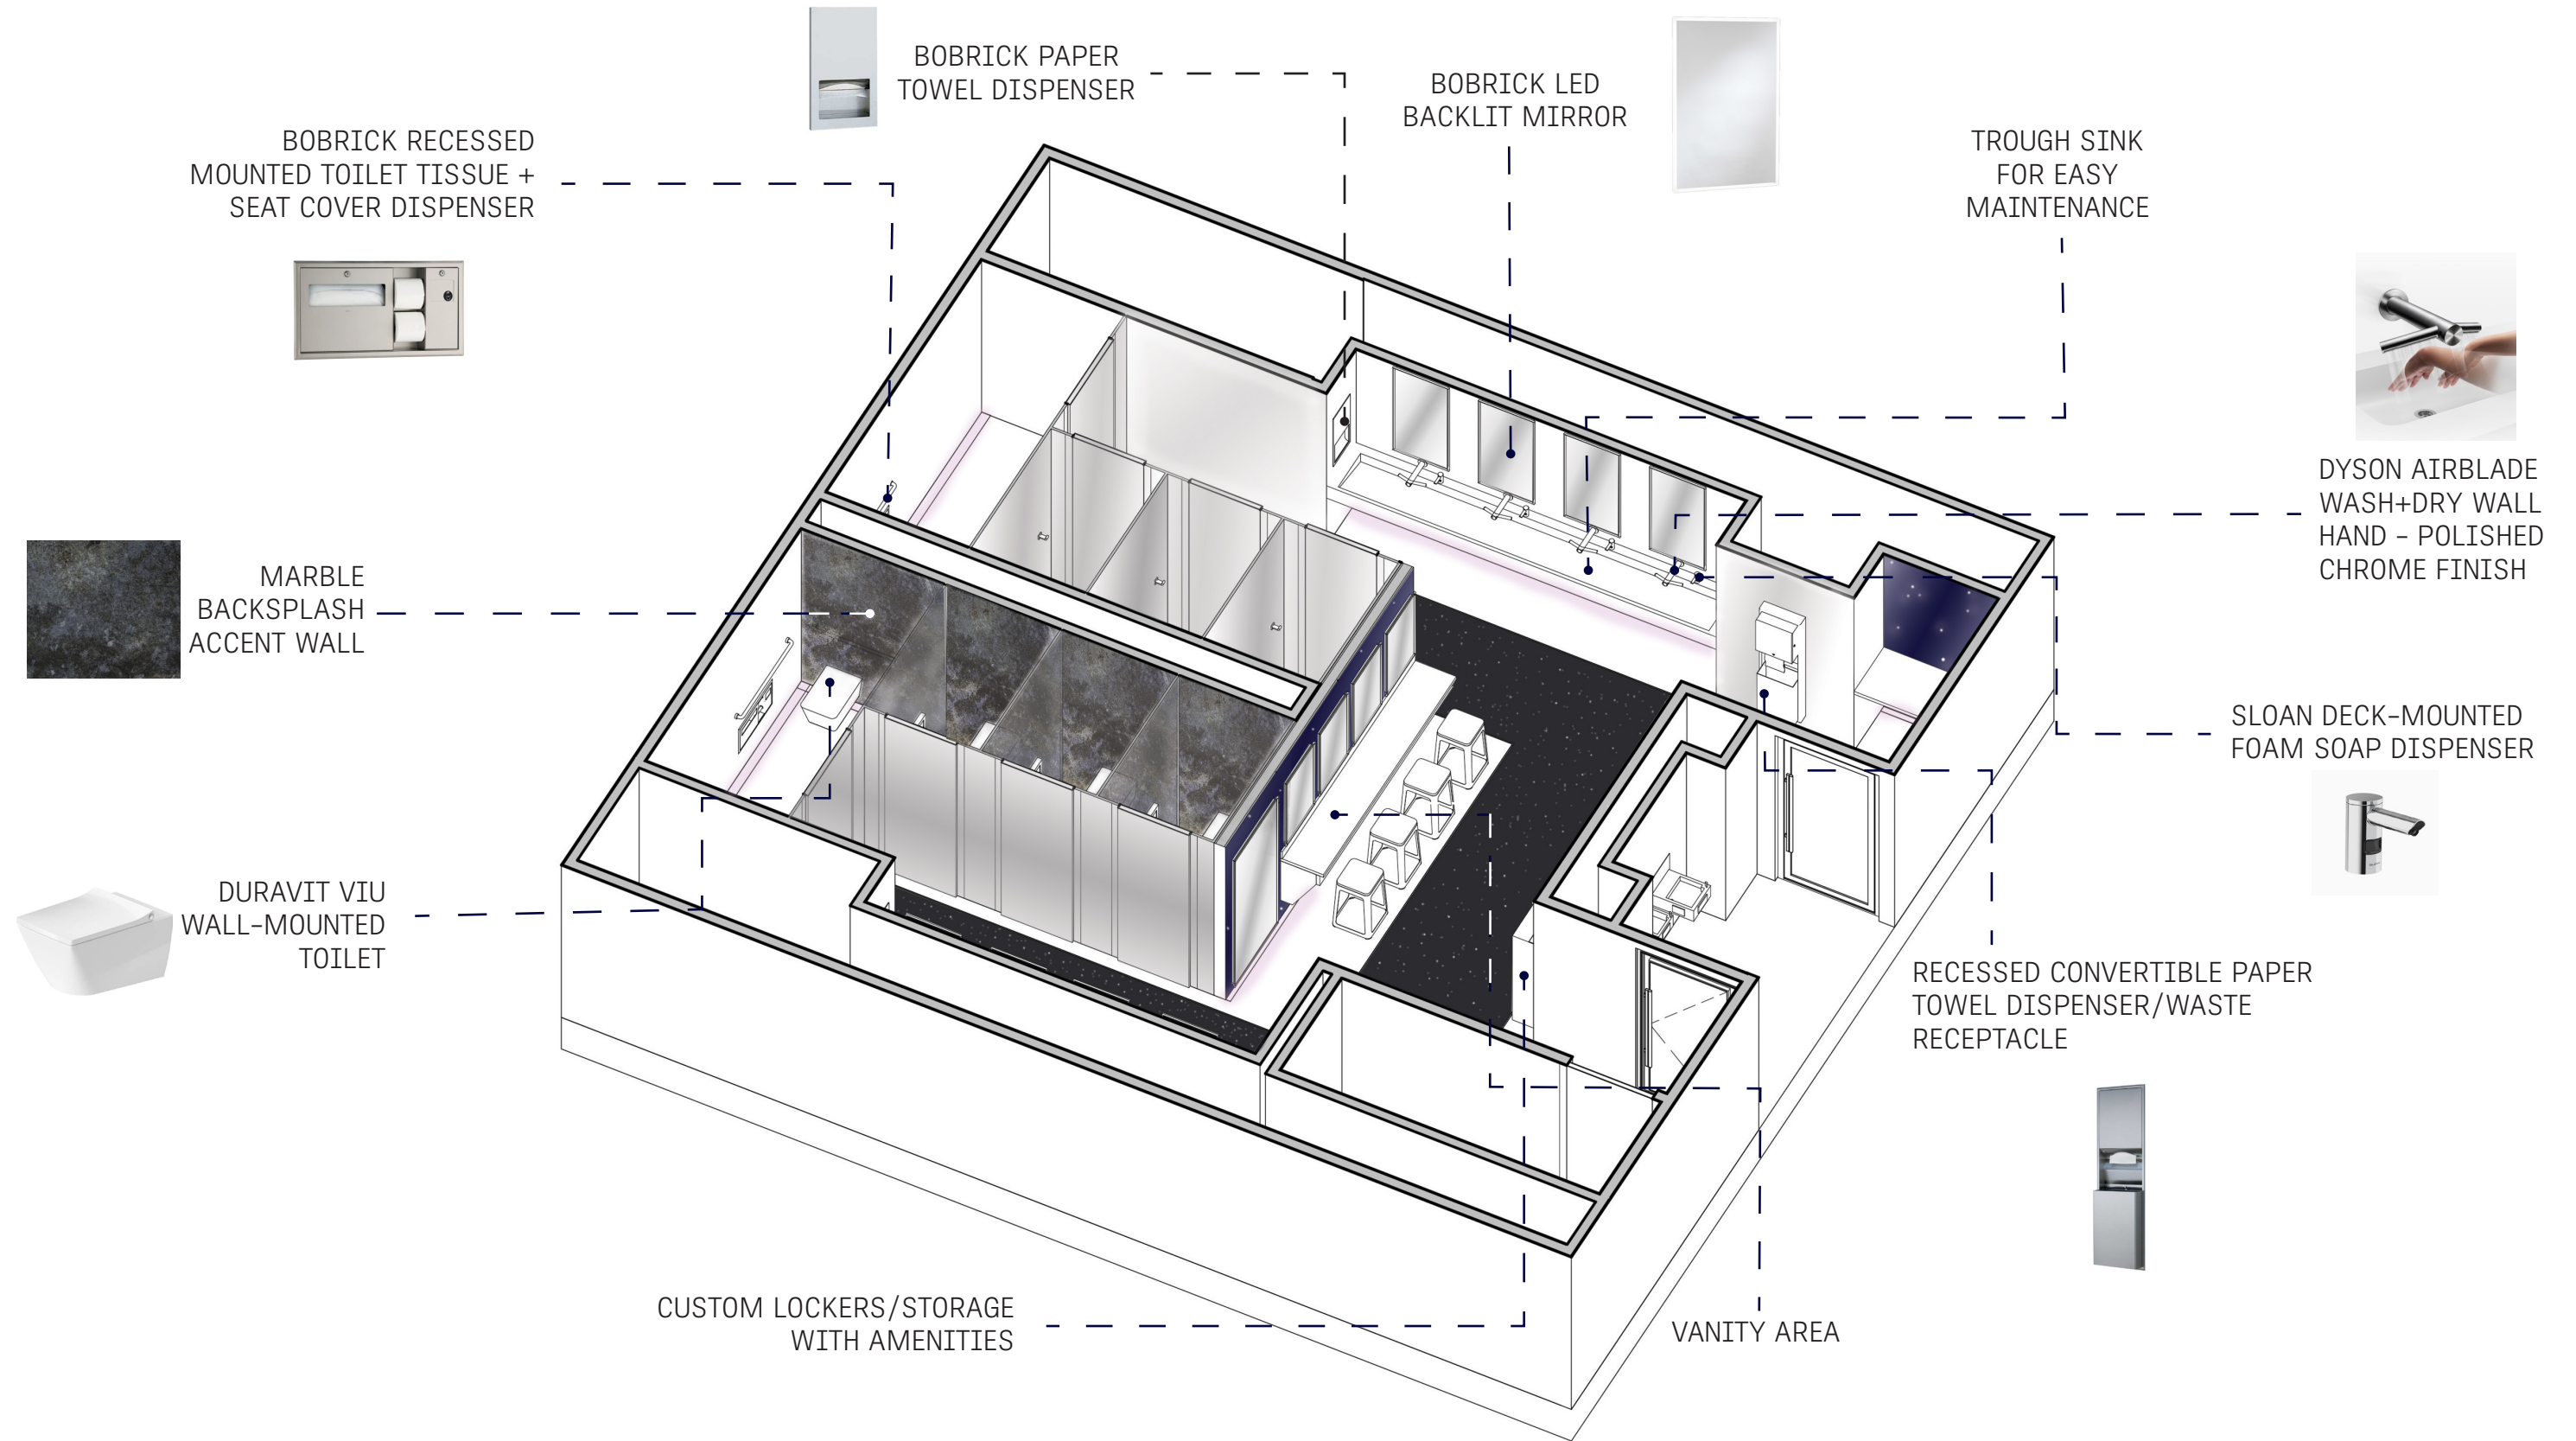

- 8 WATER CLOSETS
- 6 STANDARD WATER CLOSETS
- 2 ADA WATER CLOSETS
- 8 LAVATORIES
- 5 VANITY MIRRORS
- 8 LOCKERS

HOUSE RECESSED CAN LIGHTS

LED STRIP LIGHT

1 BOBRICK STRAIGHT GRAB BARS FOR ADA

2 BOBRICK SURFACE MOUNTED SEAT- COVER DISPENSER

3 BOBRICK RECESSED TOILET TISSUE DISPENSER

1 LED BACKLIT MIRRORS FOR EVEN LIGHTING

2 DYSON AIR WASH+DRY SINKS FOR CONVENIENCE AND INNOVATION

3 PAPER TOWEL DISPENSER + TRASH RECEPTACLE FOR CONVENIENCE