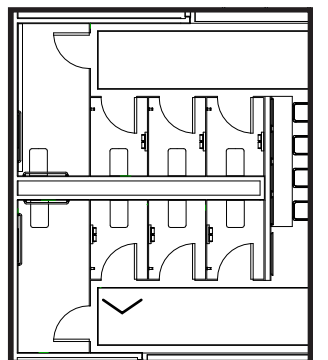

1 BOBRICK STRAIGHT GRAB BARS FOR ADA

2 BOBRICK SURFACE MOUNTED SEAT- COVER DISPENSER

3 BOBRICK RECESSED TOILET TISSUE DISPENSER