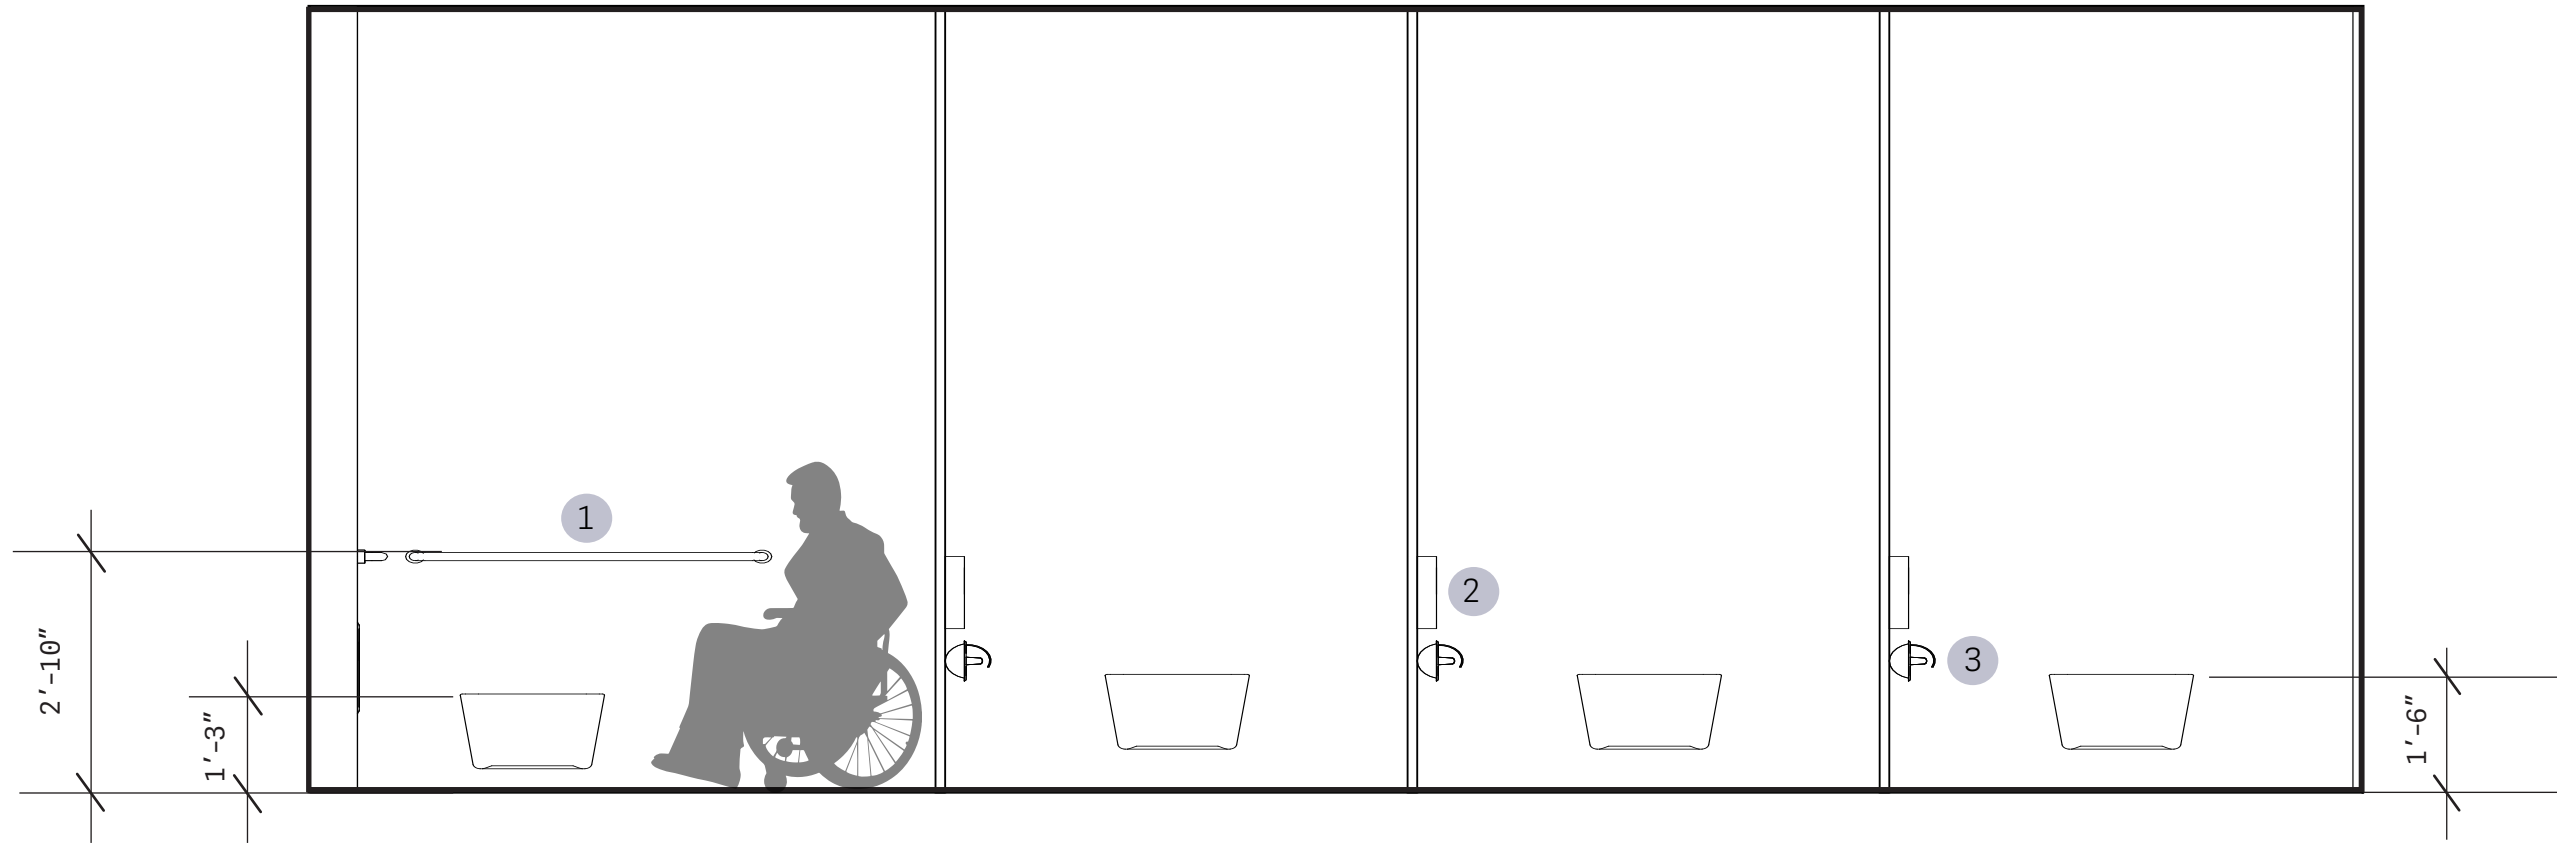

1 BOBRICK STRAIGHT GRAB BARS FOR ADA

2 BOBRICK SURFACE MOUNTED SEAT- COVER DISPENSER

3 BOBRICK RECESSED TOILET TISSUE DISPENSER